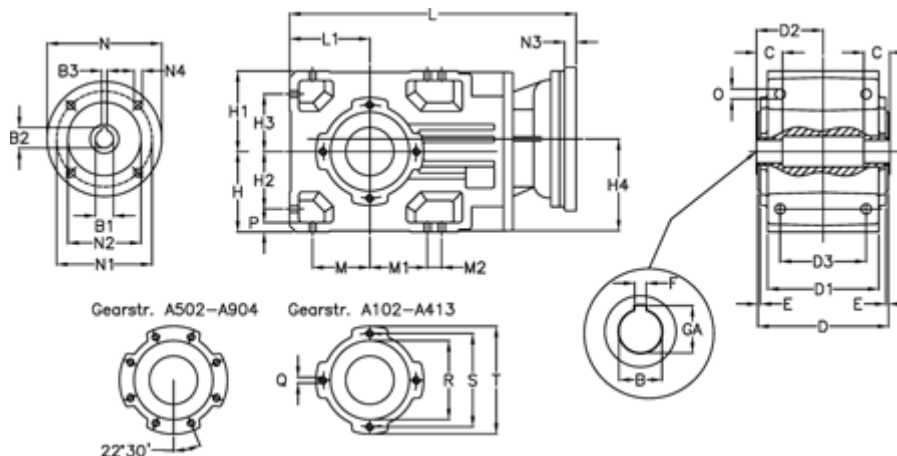

Article number: 29600200843230
 Description: Bevel helical gearbox
 A202UH30-8,4-P80B5

Measures

B = 30	D3 = 90	H3 = 60.0	N1 = 165	S = 115
B1 = 19	Description = A202UH30-xx-P80 B5	H4 = 93.0	N2 = 130	T = 140
B2 = 21.8	E = 3.0	L = 325.5	N3 = 0	
B3 = 6	F = 8	L1 = 80	N4 = M10x12	
C = 22	GA = 33.3	M = 60.0	O = 9.5	
D = 136	H = 80	M1 = 60.0	P = 9	
D1 = 110	H1 = 80	M2 = 0	Q = M8x15	
D2 = 70.0	H2 = 60.0	N = 200	R = 95	